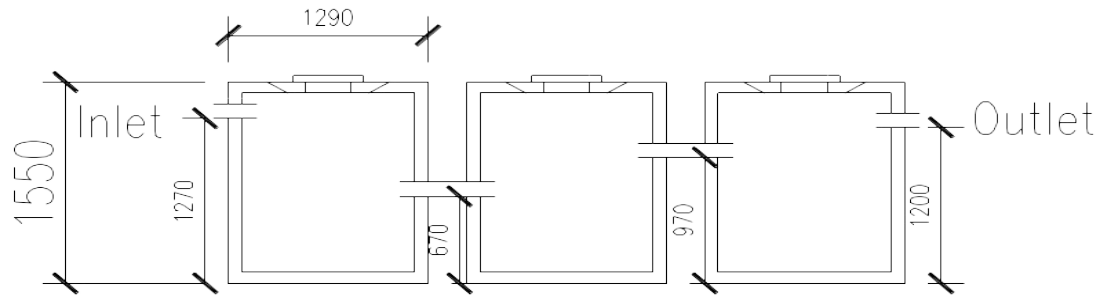

3 Piece Certified Septic Tank

Tank Width: 1050mm