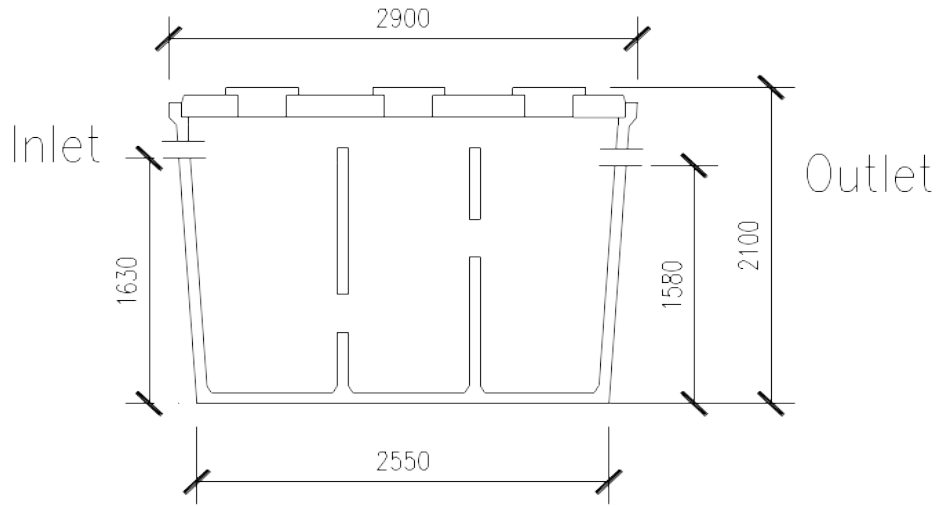

4,500L Storage Tank

Tank Width: 1600mm