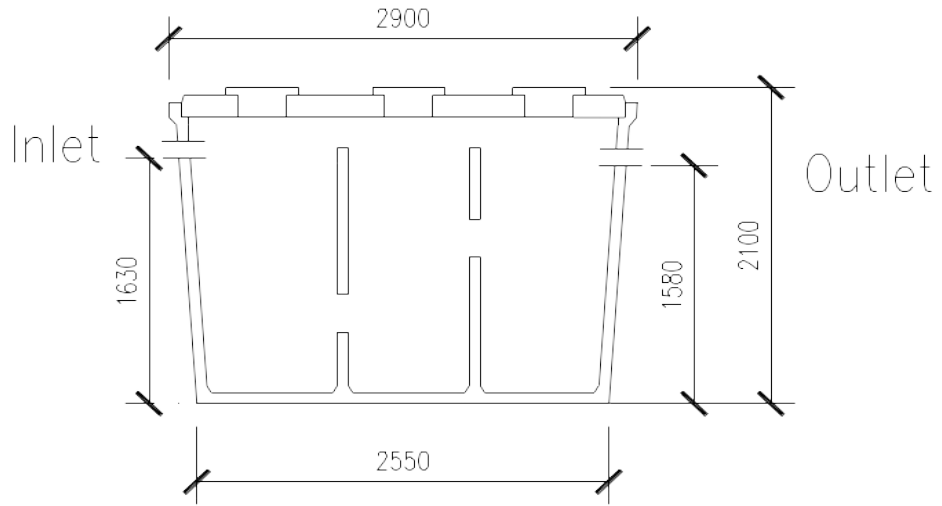

# Biogreen Septic Tank

Tank Width: 1600mm