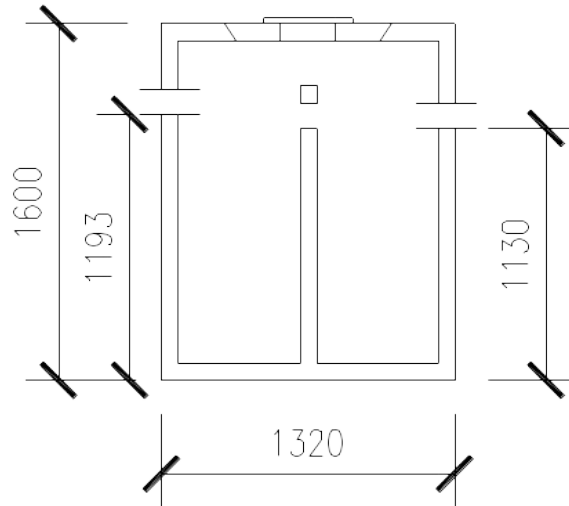

Double Chamber Tank

Tank Width: 1150mm