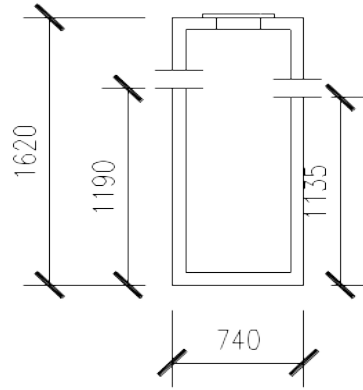

Pump Chamber

Tank Width: 1150mm