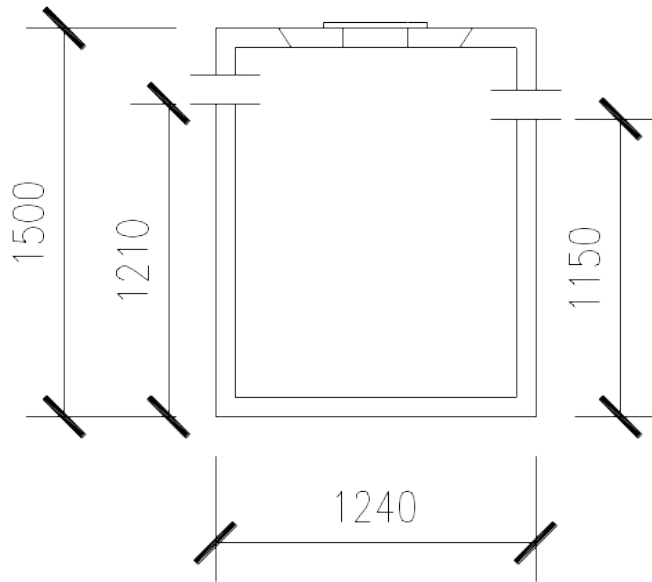

Single Chamber Tank

Tank Width: 1050mm